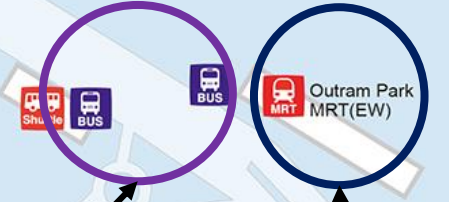

APOPC 2018 will be here

Nearest bus stops

Nearest MRT Station

- Legend**
- Taxi stand
 - Campus Shuttle Service
 - Shuttle bus to Car Park H
 - Drop-off point for A&E patients only
 - Bus Stop
 - Car Park
 - Under Construction
 - Underpass
 - Wheelchair Shuttle Service